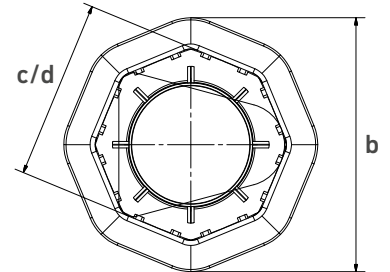

### KSF X 130x350-LP

a	Length (mm)	350
b	Outer diameter (mm)	178
c	Inner diameter (mm)	125
d	Diameter setting (mm)	125
e	Depth setting (mm)	150