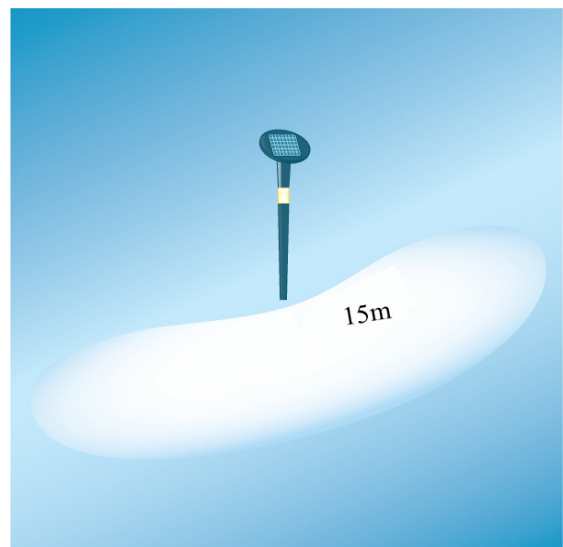

STREETSUN TYPES - Cone of light

STREETSUN for places and squares (Art. No.: V03001)

Fig: Reflector place variant 12 LED arranged in a circle on the blank

Fig.: Circular cone of light

STREETSUN for ways and small streets (Art. No.: V03007)

Fig.: Reflector way variant 12 LED arranged on one side of the blank

Fig.: Kidneylike cone of light