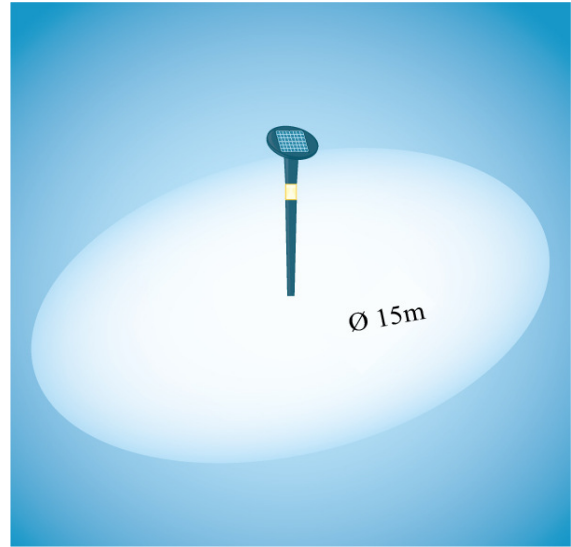

STREETSUN TYPES - Cone of light

STREETSUN for places and squares (Art. No.: V03001)

Fig: Reflector place variant 12 LED arranged in a circle on the blank

Fig.: Circular cone of light

STREETSUN for ways and small streets (Art. No.: V03007)

Fig.: Reflector way variant 12 LED arranged on one side of the blank

Fig.: Kidneylike cone of light